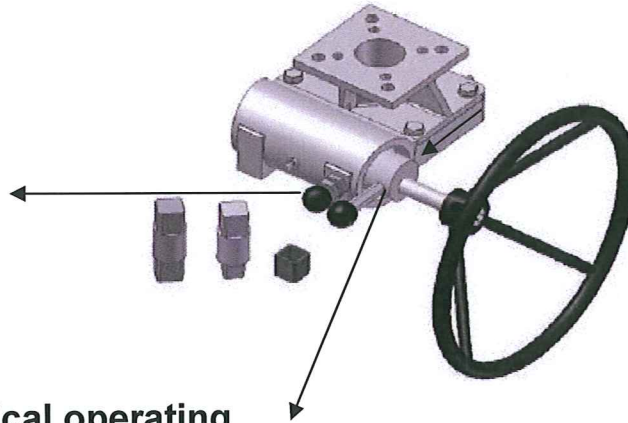

Instruction

REVO Automation

Emergency gear DIN version

Pull out for changing
position off action lever

For Pneumatic / electrical operating

Action lever must be in "off" position

For Manuel operating

Action lever must be in "on" position