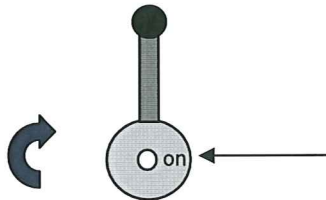

Instruction

REVO Automation

Emergency gear DIN version

Pull out for changing
position off action lever

For Pneumatic / electrical operating

Action lever must be in "off" position

For Manuel operating

Action lever must be in "on" position