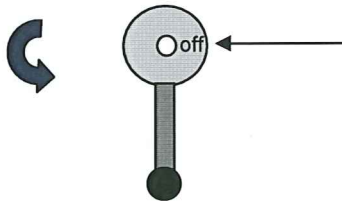

Instruction

REVO Automation

Emergency gear DIN version

Pull out for changing
position off action lever

For Pneumatic / electrical operating

Action lever must be in "off" position

For Manuel operating

Action lever must be in "on" position